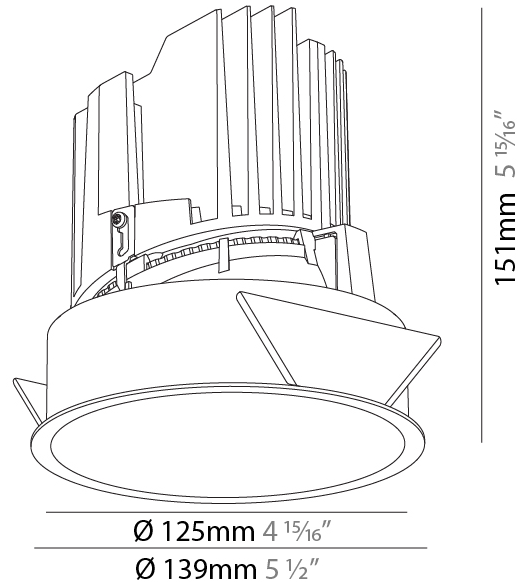

Series: Bioniq
Subseries: Bioniq Round Deep
Brand: Prolicht
Division: Architectural
Mounting Type: Recessed
Mounting Location: Ceiling
Subcategory: Downlight

PHYSICAL

Shape: Round
Diameter (mm): 139
Diameter (in): 5 1/2
Height (mm): 151
Height (in): 5 15/16
Ceiling Thickness (mm): 10 / 12.5 / 15
Ceiling Thickness (in): 3/8 or 1/2 or 9/16
Min. Recessing Depth (mm): 170
Min. Recessing Depth (in): 6 11/16
Light Distribution: Downlight
Weight (kg): 0.951
Weight (lbs): 2.1
Fixture Finish: SSR / BKV / CWI / CRY / HAB / LAG / UFT / ITA / RUA / RUR / MIC / FTG / MYG / TWT / LOD / PUS / FRO / FUP / KIA / POP / BLS / SPG / MEY / GOH / GUM / CHC / COM / ABZ / JAG / OBR / MOS / ROR
Fixture Material: Aluminum Die Cast
Cut-out Measurements: 130mm / 5 1/8"

ELECTRICAL

Lamp Type: LED (Zhaga Standard)
Input Wattage (W): 28.6
Total Output Wattage (W): 26.4
Dimming: Tri-Mode (Non-Dimming and Phase Dimming (120Vac only) and 0-10V Dimming)
Driver Included: No
Driver Location: Recessed Housing
Driver Type: Constant Current - Universal
Driver Class: Class 2
Input Voltage (V): 120 - 277
Constant Current (MA): 700

LED

Number of LEDs: 1
Color Temperature (°K): 2700 / 3000 / 3500 / 4000
Max. Delivered Lumen (lm): 1890 / 1940 / 2038 / 2080
Nominal Lumen (lm): 3210 / 3290 / 3459 / 3530
CRI: >90 CRI
Efficiency (%): 0.631
Lamp Life (hrs): 50000

OPTICAL

Reflector: 20 / 25 / 40

RATINGS AND CERTIFICATIONS

Certified By: Certified for North American Standards
IP rating: IP54