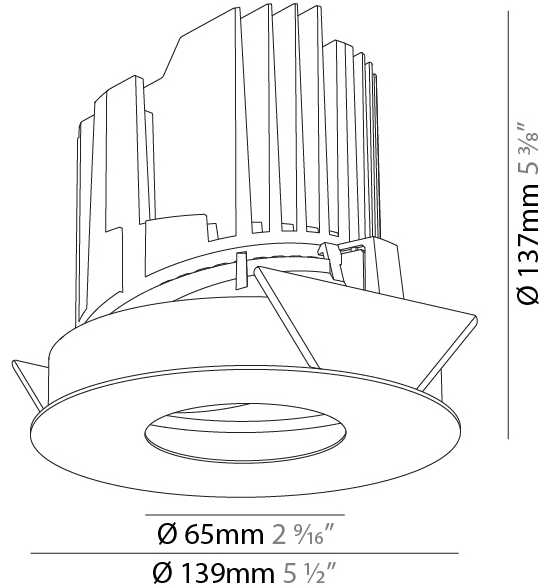

PHYSICAL

Shape: Round
Diameter (mm): 139
Diameter (in): 5 1/2
Height (mm): 137
Height (in): 5 3/8
Ceiling Thickness (mm): 10 / 12.5 / 15 / 25
Ceiling Thickness (in): 3/8 or 1/2 or 9/16
Min. Recessing Depth (mm): 150
Min. Recessing Depth (in): 5 7/8
Light Distribution: Adjustable / Asymmetric
Weight (kg): 0.865
Weight (lbs): 1.9
Fixture Finish: SSR / BKV / CWI / CRY / HAB / LAG / UFT / ITA / RUA / RUR / MIC / FTG / MYG / TWT / LOD / PUS / FRO / FUP / KIA / POP / BLS / SPG / MEY / GOH / GUM / CHC / COM / ABZ / JAG / OBR / MOS / ROR
Fixture Material: Aluminum Die Cast
Cut-out Measurements: 130mm / 5 1/8"

ELECTRICAL

Lamp Type: LED (Zhaga Standard)
Input Wattage (W): 28.6
Total Output Wattage (W): 26
Dimming: Tri-Mode (Non-Dimming and Phase Dimming (120Vac only) and 0-10V Dimming)
Driver Included: No
Driver Location: Recessed Housing
Driver Type: Constant Current - Universal
Housing: See components
Input Voltage (V): 120 - 277
Constant Current (MA): 700

LED

Number of LEDs: 1
Color Temperature (°K): 2700 / 3000 / 3500 / 4000
Max. Delivered Lumen (lm): 1890 / 1930 / 2028 / 2070
Nominal Lumen (lm): 3210 / 3290 / 3459 / 3530
CRI: >90 CRI
Lamp Life (hrs): 50000

OPTICAL

Reflector°: 20 / 25 / 40
Adjustability: Fixed

RATINGS AND CERTIFICATIONS

Certified By: Certified for North American Standards
IP rating: IP20

	130mm 5 1/8"	150mm 5 7/8"	10 | 15mm 3/8" | 9/16"	30°	355°	
A