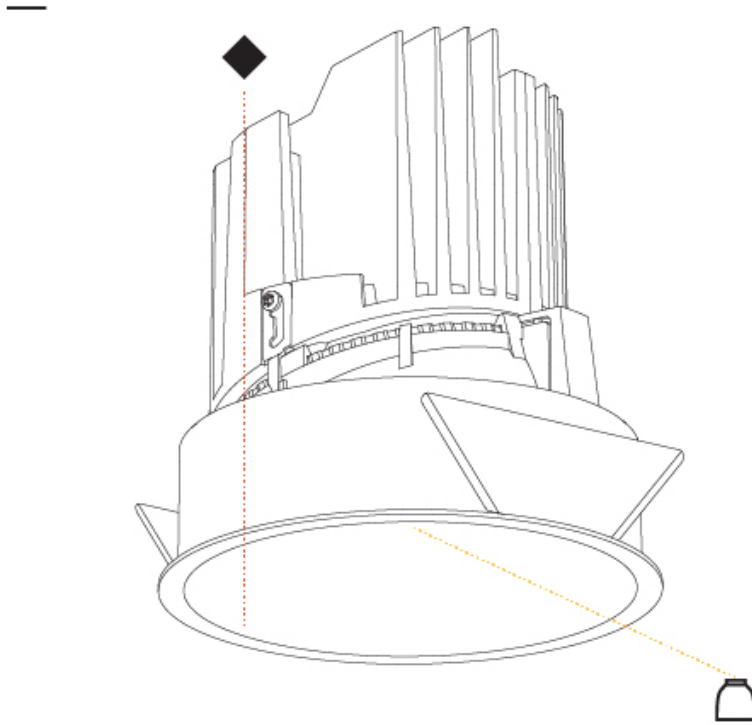

BIONIQ ROUND DEEP RECESSED

A35284-

PROJECT

TYPE

SPECIFIER

QUANTITY

DATE

A